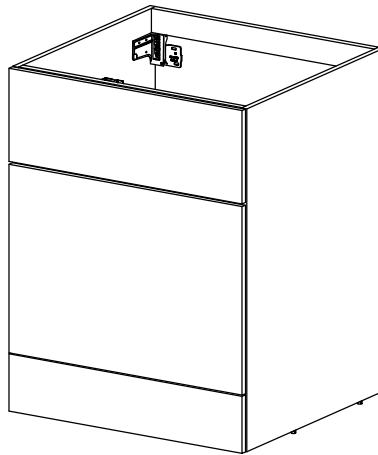

SCHEDA INSTALLAZIONE MODELLO HYDRO - BASE A TERRA H 90

INSTALLATION SHEET MODEL HYDRO - FLOOR BASE H 90

BASE LAVABO

WASHBASIS

- * - **KIT FISSAGGIO** compreso di viti e fisher per bloccare la base lavabo alla parete
- * - **MOUNTING KIT** including of the fisher and screws to lock the basin to the wall