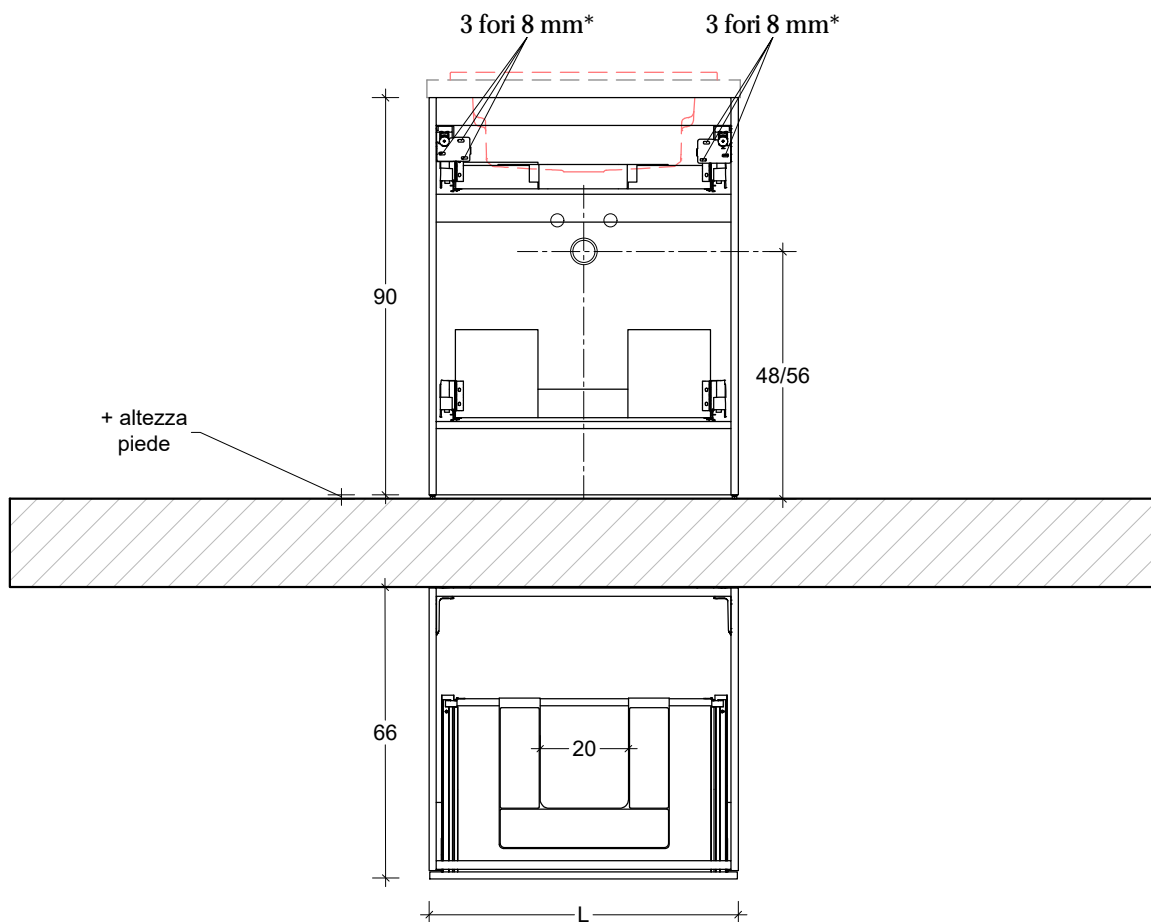

BASE LAVABO

WASHBASIS

- - **KIT FISSAGGIO** compreso di viti e fisher per bloccare la base lavabo alla parete
- - **MOUNTING KIT** including of the fisher and screws to lock the basin to the wall

LAVABO INCASSO (ns. catalogo)
LAVABO INTEGRALE (ns. catalogo)