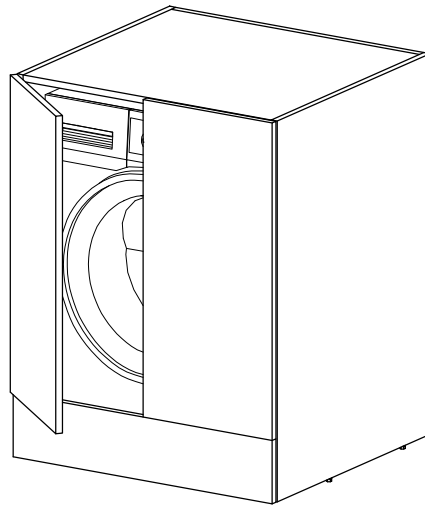

SCHEDA INSTALLAZIONE MODELLO HYDRO - BASE PORTA LAVATRICE H 90

INSTALLATION SHEET MODEL HYDRO - WASHING MACHINE BASE H 90

BASE PORTA LAVATRICE WASHING MACHINE BASE

- * - KIT FISSAGGIO compreso di viti e fisher per bloccare la base lavabo alla parete
- * - MOUNTING KIT including of the fisher and screws to lock the basin to the wall