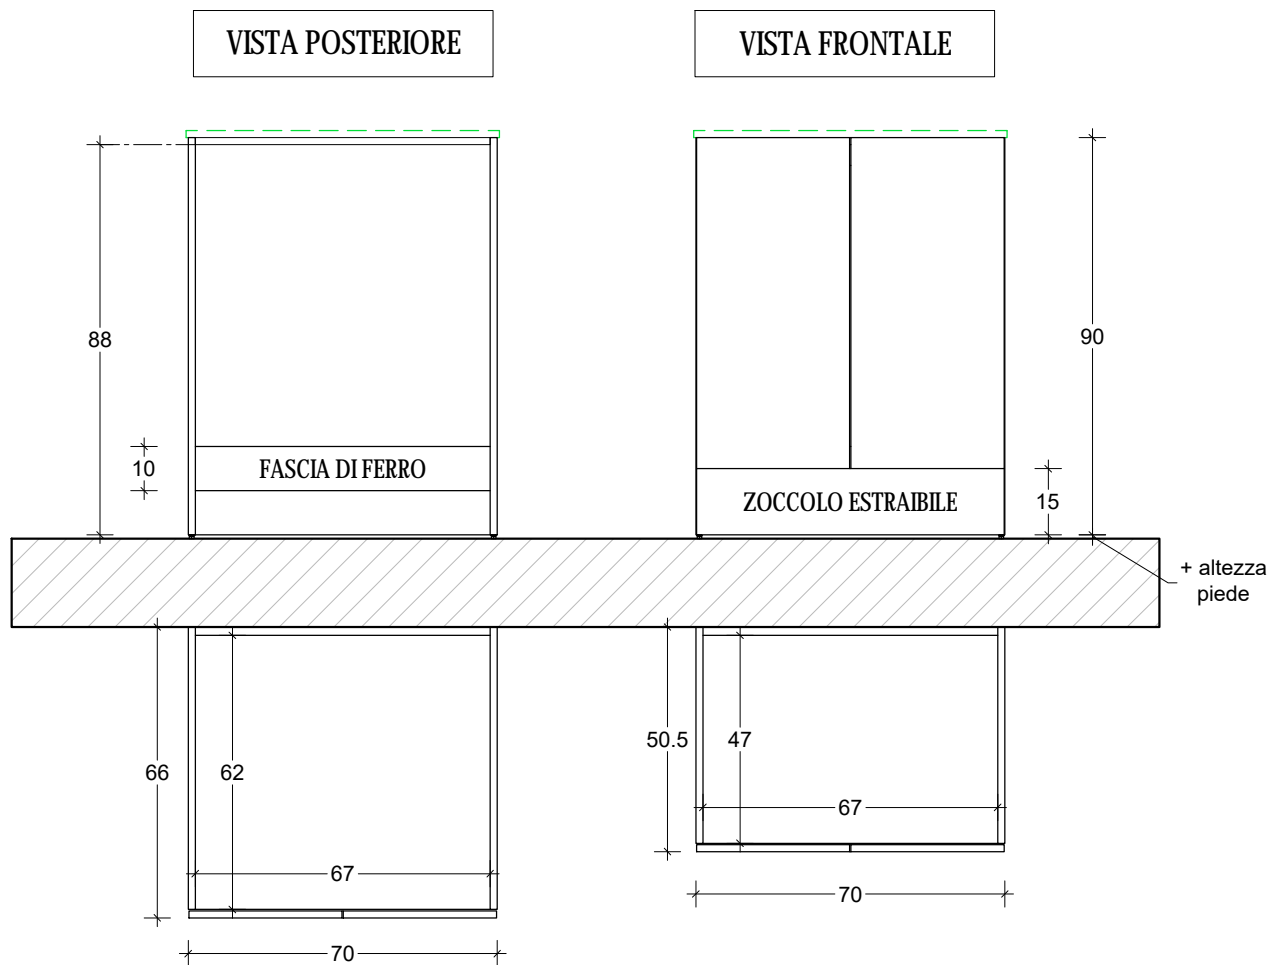

SCHEDA INSTALLAZIONE MODELLO HYDRO - BASE PORTA LAVATRICE H 90

INSTALLATION SHEET MODEL HYDRO - WASHING MACHINE BASE H 90

BASE PORTA LAVATRICE WASHING MACHINE BASE

- * - KIT FISSAGGIO compreso di viti e fisher per bloccare la base lavabo alla parete
- * - MOUNTING KIT including of the fisher and screws to lock the basin to the wall