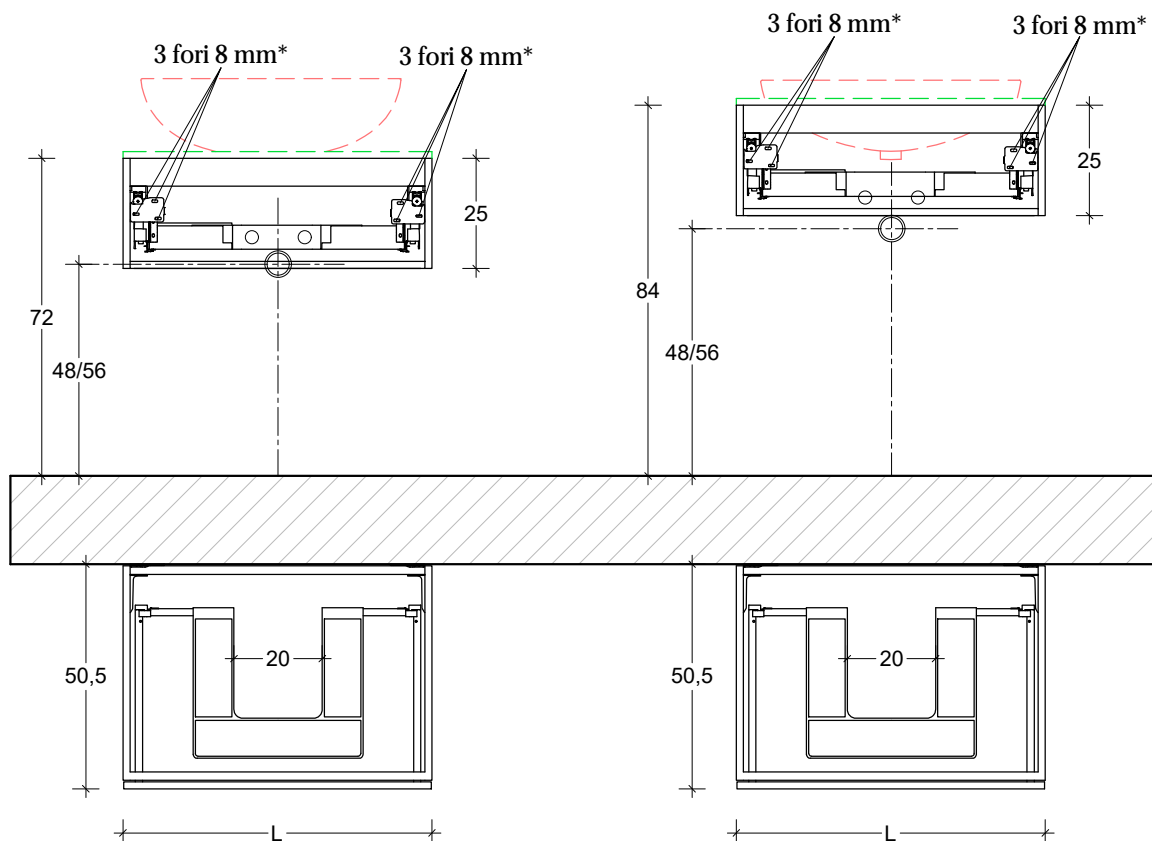

BASE LAVABO SOSPESA HANGING WASHBASIS

* - KIT FISSAGGIO compreso viti e fischer per bloccare la base lavabo alla parete

* - MOUNTING KIT including of the fisher and screws to lock the basin to the wall

LAVABO APPOGGIO (ns.catalogo)

LAVABO INCASSO (ns.catalogo)
LAVABO INTEGRALE (ns.catalogo)