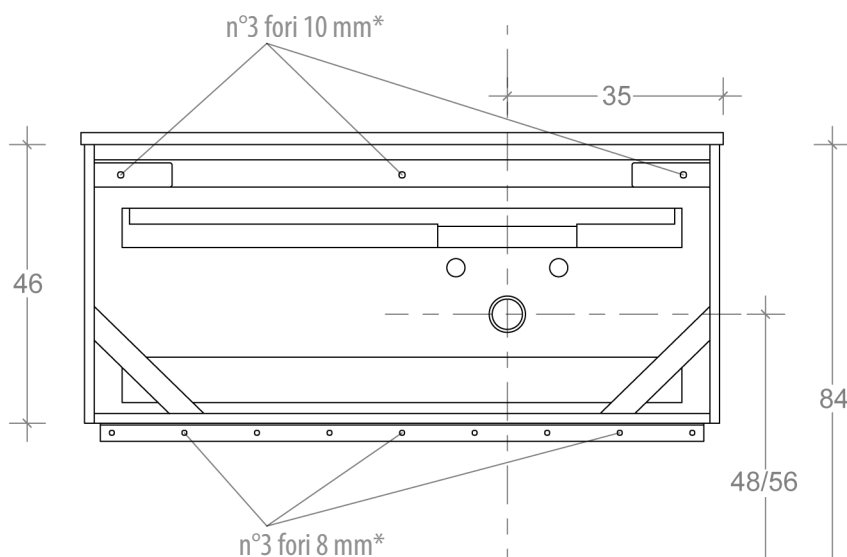

SCHEDA TECNICA MODELLO UNICO L 105 - LAVABO DX - SOSPESO

TECHNICAL SHEET MODEL UNICO L 105 - BASE TOP RIGHT - HANGING

BASE LAVABO 2 CASSETTI SAGOMATA
ART. 1UNBB90585D

BASE UNIT 2 DRAWERS CURVED
ART. 1UNBB90585D

* KIT FISSAGGIO compreso di barra di sostegno, viti e fisher per bloccare la base lavabo alla parete.

*MOUNTING KIT including of the support bar and fisher screws to lock the basin to the wall.

Controllare gli articoli prima della posa in opera. Non si accettano contestazioni per difetti riscontrati successivamente all'installazione
Check the items before installation. Not accept disputes for defects afterwards to the installation